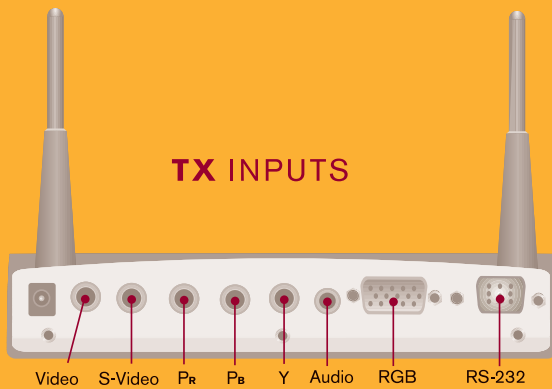

Signal Strength Indicator

The Emerge EWMS1000 wireless media streamer signal strength indicator light helps the installer find the best location for remote receiver units.

Multi-Display RS-232 Interface

The Emerge EWMS1000 wireless media streamer technology enables setup, display controls and monitoring the health of up to 8 attached display devices from a single transmitter.

High Quality MPEG2 Compression

The Emerge EWMS1000 wireless media streamer transmits full MPEG2 D1 quality video utilizing a 100% digital transport. Combined with its proprietary communication protocol, the Emerge EWMS1000 wireless media streamer guarantees smooth, secure and uninterrupted video displays.

POINT-TO-MULTIPOINT INSTALLATION

Experience the freedom and flexibility of smart wireless streaming media

MULTI-DISPLAY RS-232 MANAGEMENT

EMERGE™ EWMS1000 WIRELESS MEDIA STREAMER SPECIFICATIONS

GENERAL

- Power Supply:** External, 9 volt @ 1 amp AC to DC universal
- Rated Power:** 5 watts (transmitter), 4 watts (receiver)
- Weight:** 2lbs
- Size:** 6.5" L, 4" W, 1.25" H, metal enclosure w/75mm vesa mounts
- Frequency:** 5.2-5.8ghz
- Operating Temperature:** 32° F (0° C) to 104° F (40° C)