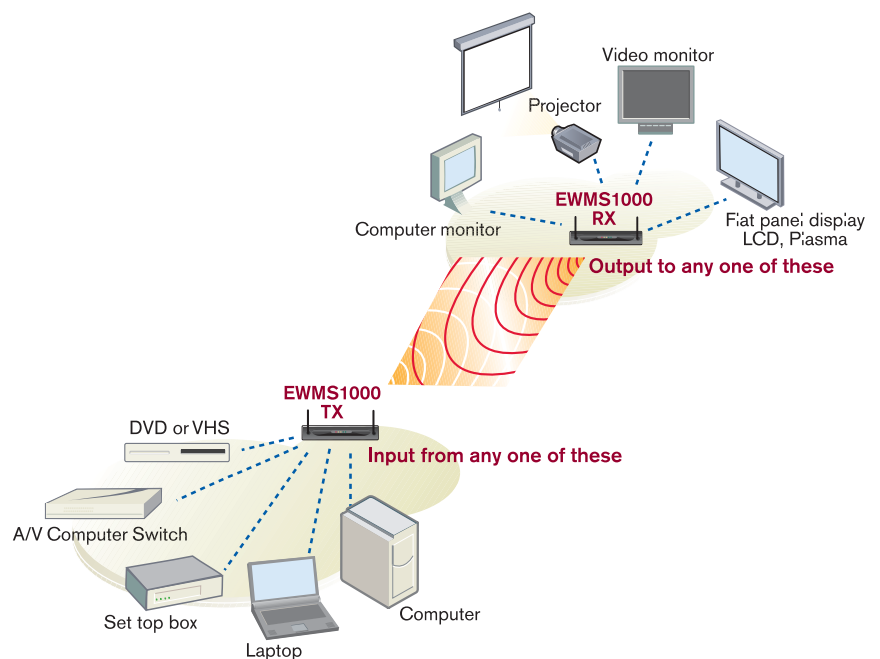

Auto Input/Output Detection.

The wireless transmitter switches to an active input device and automatically converts and routes video and audio signals to connected displays.

Interchangeable Antennas.

Omni-directional (standard) and long distance directional antennas (optional) are available to meet the requirements of your installation.

The Avocent Emerge™ EWMS1000 wireless media streamer broadcasts high-quality, full-motion, streaming video from an analog video source to multiple display devices up to 300 feet line-of-sight (LOS). Emerge EWMS 1000 wireless media streamer makes installations simple and more cost effective by eliminating the need for long cable runs and expensive PCs at each display.

Video Extension & Broadcasting

The Emerge EWMS1000 wireless media streamer is a simple hardware solution that requires minimal setup time. On the source side, the transmitter connects directly to a computer, DVD player, VCR or cable box receiver. At the remote end, the receiver connects directly to the display device which could be a plasma screen, projector or monitor. The Emerge EWMS1000 wireless media streamer can be used for point-to-point video extension or for point-to-multipoint broadcast applications; the only difference is the number of receivers trained to the transmitter channel.

POINT-TO-POINT INSTALLATION

Smart Wireless Technology Design

The Emerge EWMS1000 wireless media streamer uses a smart wireless technology design. The component hardware is capable of self-setup and adjustment to ensure that the highest quality signal strength and video transmission is maintained. As a result, the display device portrays smooth motion video with a stable, noiseless image.