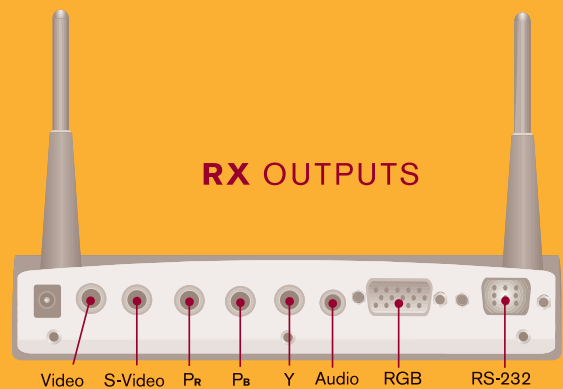

EMERGE™ EWMS1000 WIRELESS MEDIA STREAMER SPECIFICATIONS

GENERAL

- **Power Supply:** External, 9 volt @ 1 amp AC to DC universal
- **Rated Power:** 5 watts (transmitter), 4 watts (receiver)
- **Weight:** 2lbs
- **Size:** 6.5" L, 4" W, 1.25" H, metal enclosure w/75mm vesa mounts
- **Frequency:** 5.2-5.8ghz
- **Operating Temperature:** 32° F (0° C) to 104° F (40° C)

TRANSMITTER INPUTS

Computer Video Signals:

- Mini D-Sub 15 pin (socket connector)
- Compatibility: VGA (640 x 480), SVGA*(800 x 600), XGA*(1024 x 768), WVGA*(850 x 480), WXGA*(1366 x 768) (maximum)
- Up to 60hz Vertical Refresh

Video Signals:

- Component (Pr, Pb,Py)
- S-Video
- Composite Video
- 480I @ 30 FPS

Audio: Stereo mini jack

Control: RS-232 D-sub 9 pin

RECEIVER OUTPUTS

Computer Video Signals:

- Mini D-Sub 15 pin (socket connector)
- Compatibility: VGA (640 x 480), SVGA*(800 x 600), XGA*(1024 x 768), WVGA*(850 x 480), WXGA*(1366 x 768) (maximum)
- Up to 60hz Vertical Refresh

Video Signals:

- Component (Pr, Pb,Py)
- S-Video
- Composite Video
- 480I @ 30 FPS

Audio: Stereo mini jack

Control: RS-232 D-sub 9 pin

PERFORMANCE

Distance:

- 150 feet through 3 walls
- Up to 300 ft. line-of-sight (1000 ft. with optional directional antenna)

Compression: MPEG2

COMMUNICATION MODES

- Point-to-Point
- Multi-Casting to 8 Receivers

SECURITY

Advanced 128-bit Encryption Standard (AES)

ANTENNAS

- Two-2 dBi omni directional (standard)
- Hi Output 8 dBi directional antennas (optional)

ACCESSORIES (included)

- Power Supply
- Power Supply Mount
- Power Supply Mounting Hardware

PART NUMBERS (optional)

- EWMS1000-001
- EWMS1000R-001
- EWMS1000T-001
- EWMS1000B-001

ACCESSORIES

- Hi Output 8dBi directional Antenna
- Rack mount for EWMS1000T black (RMK-47)
- Rack mount for EWMS1000T silver (RMK-48)
- Rack mount for EWMS1000Tblack-textured (RMK-49)
- Wall mount/pole mount for EWMS1000R (WMK-01)

WARRANTY

Two years

* Scaled for MPEG D1 wireless transport to 480i

One Dambrackas Way, Sunrise, FL 33351
TEL 800.275.3500 - 954.746.9000, Ext. 7110
FAX 954.746.9101 - av.sales@avocent.com
www.avocent.com

Avocent, the Avocent logo, The Power of Being There and Emerge are trademarks or registered trademarks of Avocent Corporation or its affiliates. All other marks are the property of their respective owners. © 2005 Avocent Corporation. All rights reserved.

0705-EWMS1000-BRO-v3