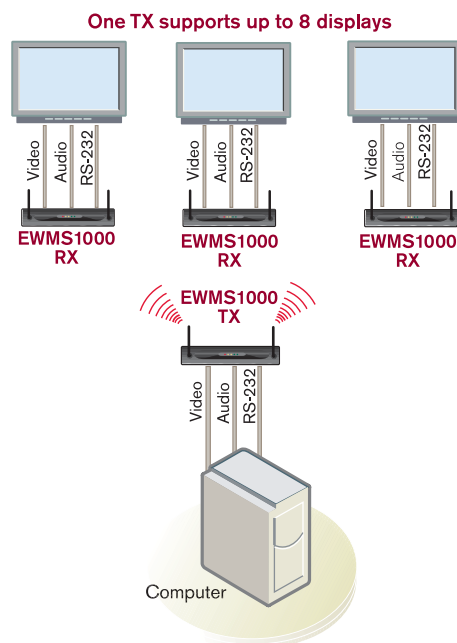

MULTI-DISPLAY RS-232 MANAGEMENT