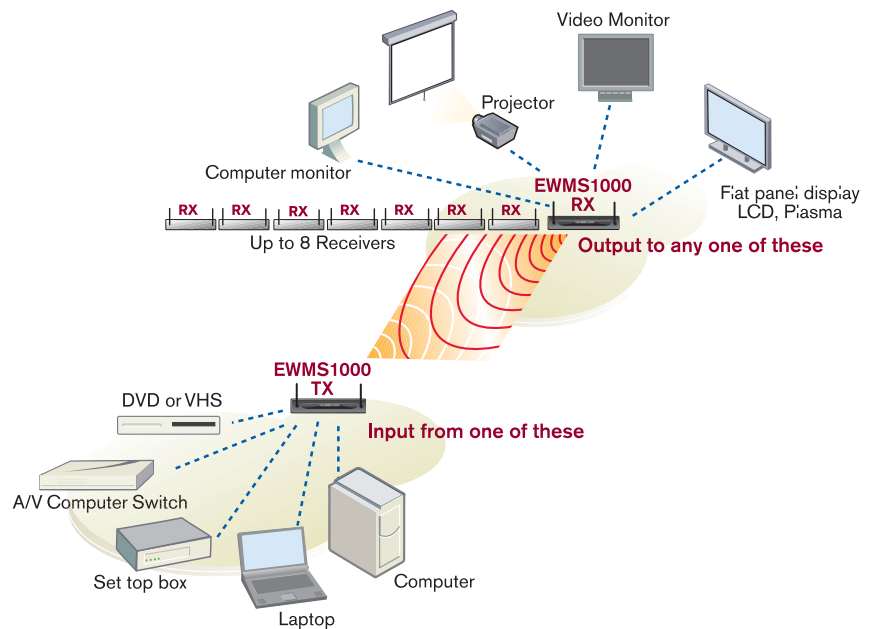

POINT-TO-MULTIPOINT INSTALLATION